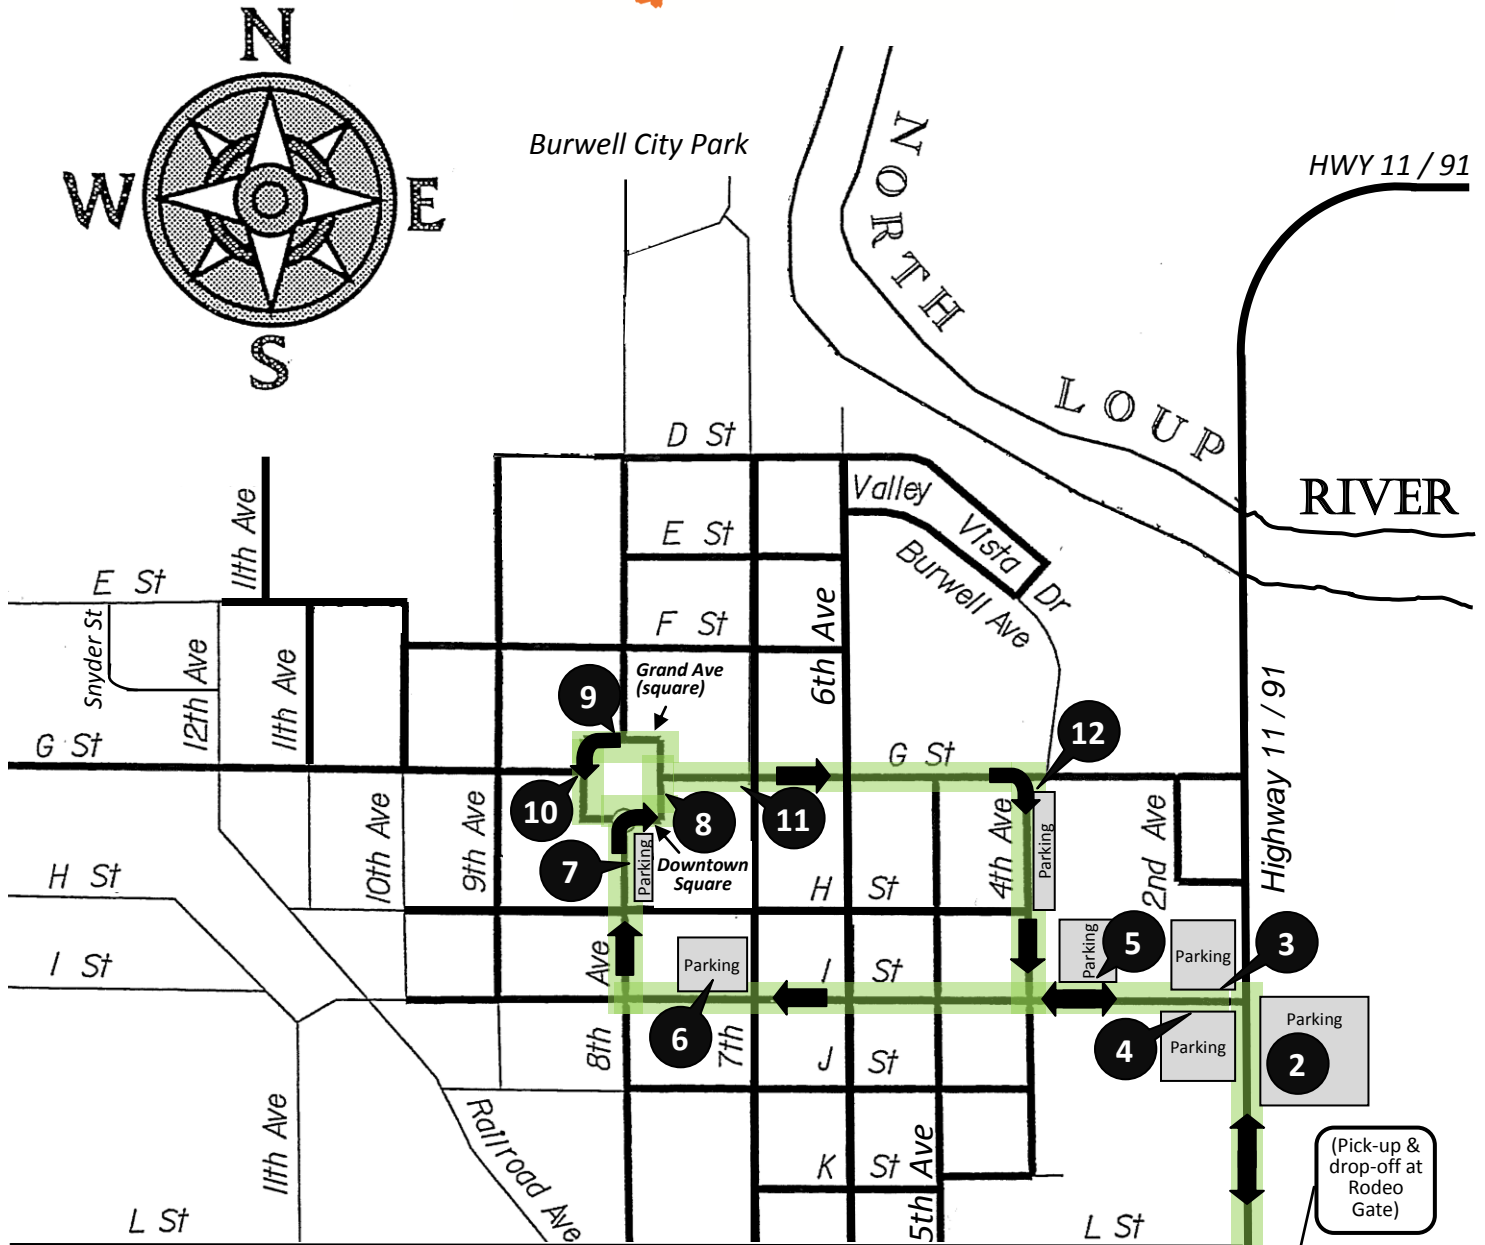

**Rodeo Trolley Route
Stops & Parking**

Burwell
NEBRASKA

Rodeo Trolley Route & Parking

Pickup every 10-15 minutes at numbered locations

Wed. & Thu. (22nd -23rd) 5:00 PM – 11:00 PM

Friday (24th) 4:00 PM – 1:30 AM

Saturday (25th) 11:00 AM – 1:30 AM

(See reverse side for location descriptions)