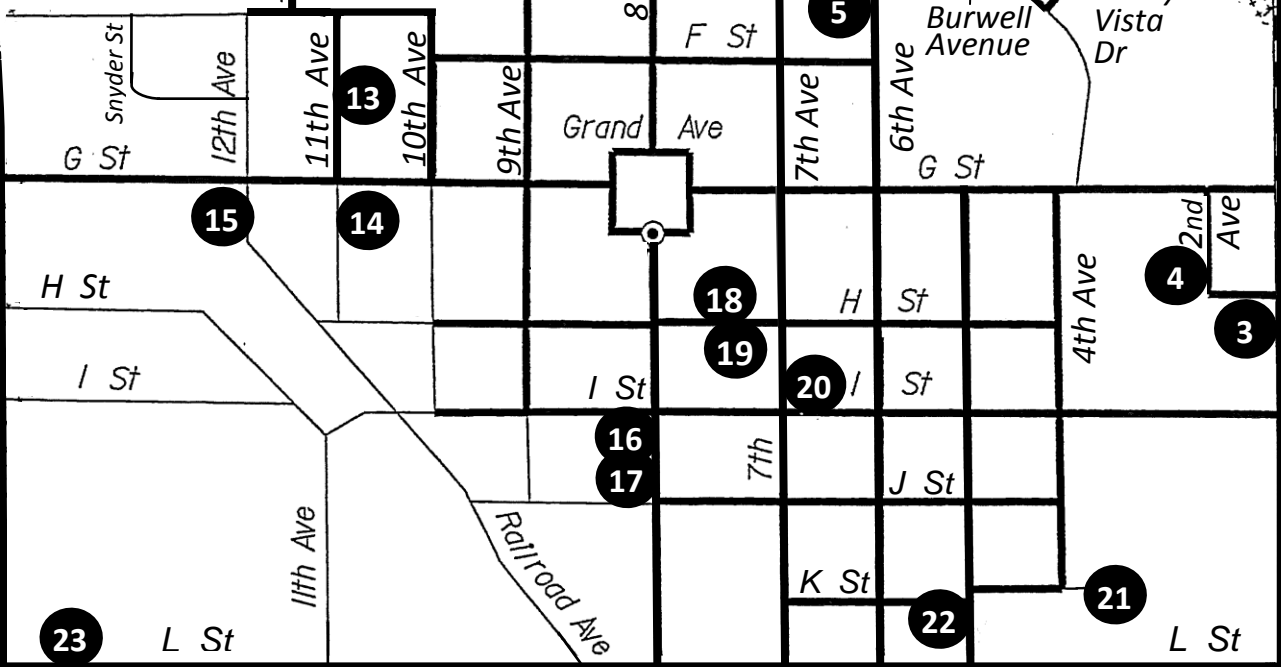

City-Wide Garage Sales

Friday-Saturday, June 23-24
(See addresses/descriptions on reverse side)

CITY OF BURWELL

North
Loup
River

29 (Hwy 96 west, across dam to S. Lake Rd. to Mike's Meadows, left 1 mile past Nunda Shoal)

28 (Hwy 96 west across dam to S. Lake Rd. to 460th to Longhorn)

27 (Hwy 96 west to just past York Pt. Rd.)

26 (Hwy 96 west to marker 10)

25 (Hwy 96 west, north of Calamus Golf Course)

24 (Hwy 96 west 2 miles to 825th Rd.)

Garage Sale addresses and descriptions on reverse side

(Southeast on Hwy 11 to 823 Rd., then west) **2**
(Southeast on Hwy 11 to 468 Rd., then south) **1**

(5 miles west on Hwy 91 to Halfway Rd.)

30

Highway 91

Highway 91